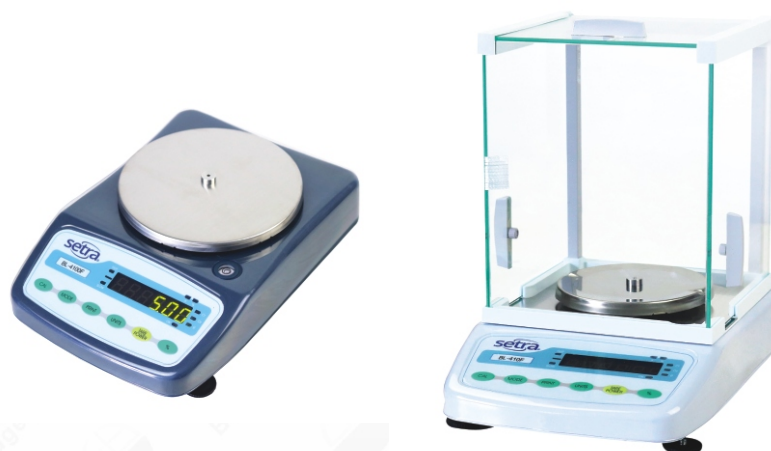

Balance

The BL Precision Balance is an accurate, stable and robust balance which can be supplied with or without a plastic draft guard for higher accuracy of measurements.

The BL Precision Balances are protected against spray and dust according to the IP54 standard.

With the cable accessory, the BL can be connected to a computer for accurate recording of your data.

A range of User programmable metric and imperial measurement units can be displayed.

◆ Ordering Information

Ordering Information → Technical Item ↓	BL-120	BL-200	BL-410	BL-1200	BL-2000	BL-4100	BL-5000
Capacity (g)	120	200	410	1200	2000	4100	5000
Readability (g)	0.001	0.001	0.001	0.01	0.01	0.01	0.01
Repeatability (g)	± 0.001	± 0.001	± 0.001	± 0.01	± 0.01	± 0.01	± 0.01
Linearity (g)	± 0.002	± 0.002	± 0.002	± 0.02	± 0.02	± 0.02	± 0.1
Keyboard	Six key	Six key	Six key	Six key	Six key	Six key	Six key
Pan Size	φ 120mm	φ 120mm	φ 120mm	φ 158mm	φ 158mm	φ 158mm	φ 158mm
Draftshield	Standard	Standard	Standard	N/A	N/A	N/A	N/A
Security Lock Kit	Option	Option	Option	Option	Option	Option	N/A
Size W*H*D (in)	7*5.75*11	7*5.75*11	7*5.75*11	7*2.5*11	7*2.5*11	7*2.5*11	7*2.5*11
Interface	Bidirectional RS-232, (standard on all models)						
Display	0.57 " LED (all models)						
Power	7.2VDC (115VAC,60HZ adaptor provided)						